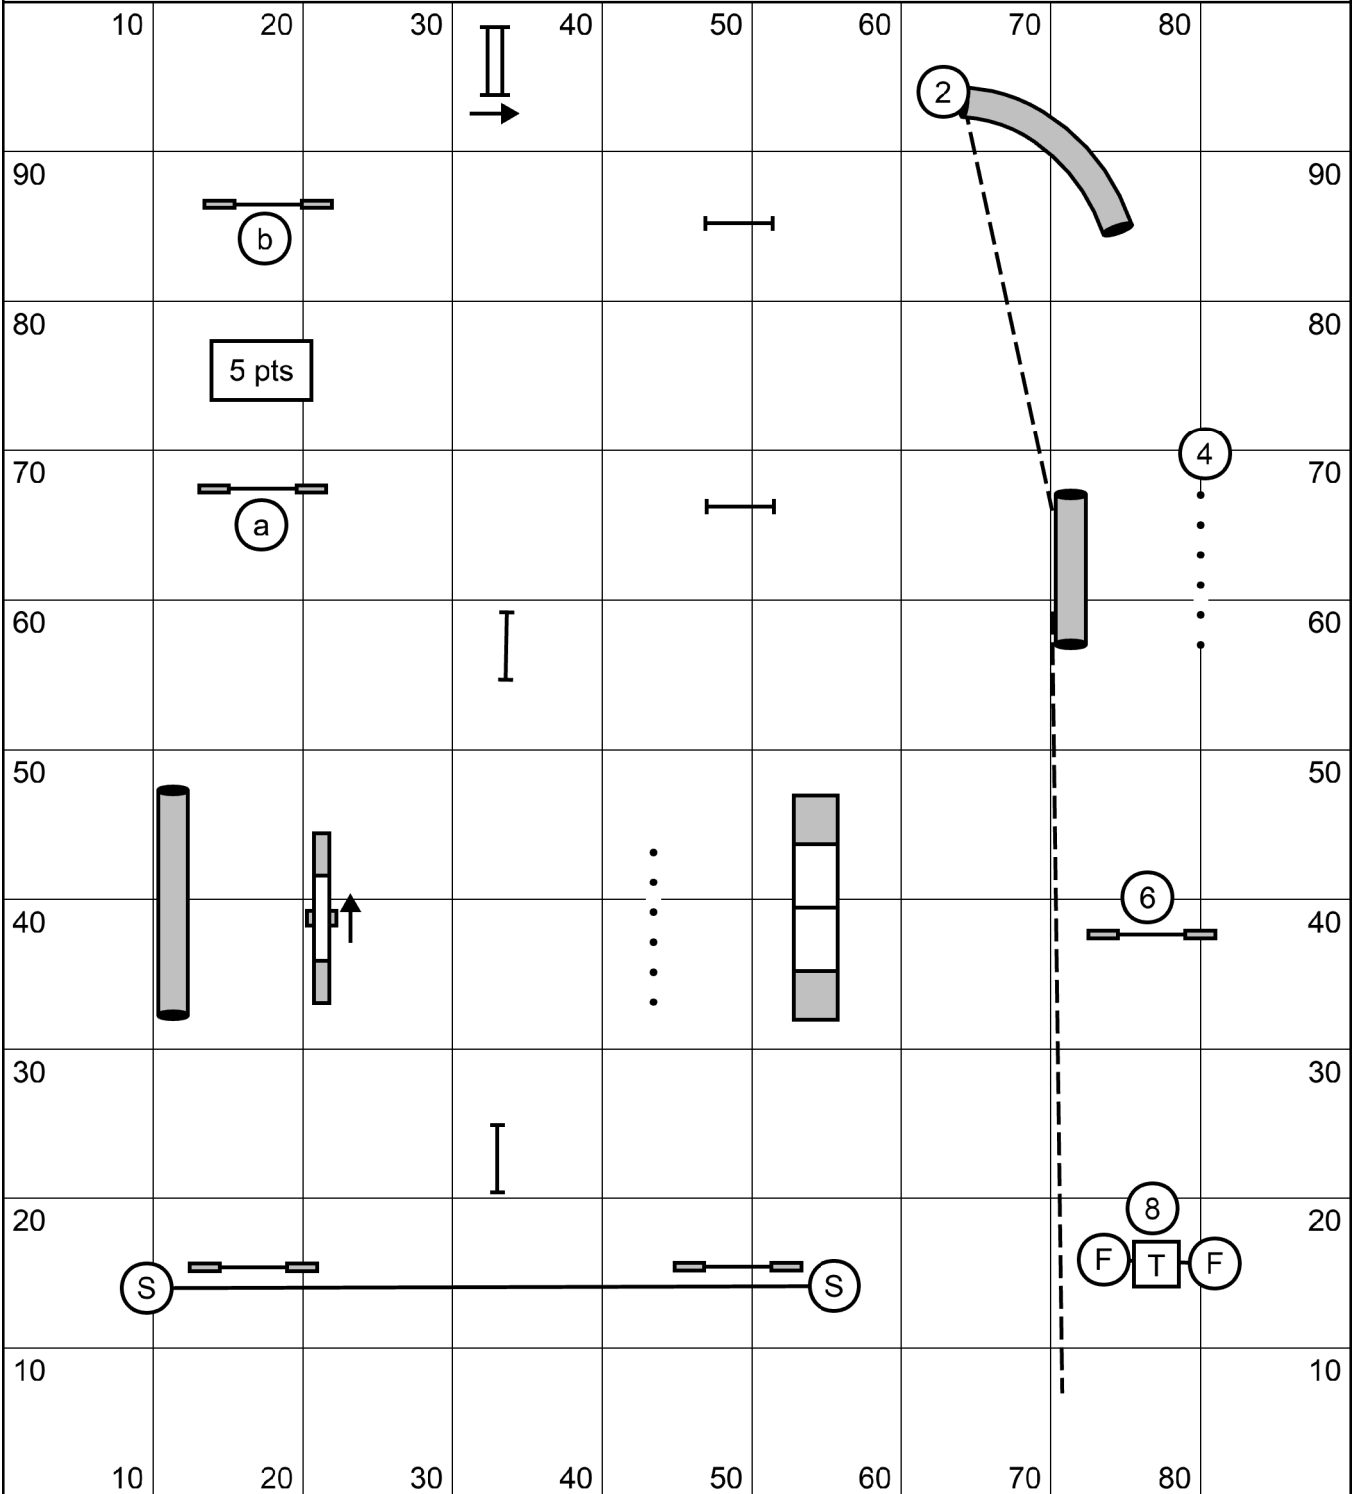

Jackpot 3

Points needed to Qualify

Reg/Vet

Enth/Spec

Opening - Gamble -

Opening - Gamble -

Total
40 points

Total
38 points

Level 3

20

20

18

20

5-points = combo and contacts
3-points = double, weaves, tunnels
1-point = jumps

Jackpot 3
Judged by Ken Perlmutter
July 26, 2020
Haute Dawgs Agility Group
Elk Grove, California

	Opening	Closing
Big	30 secs	18 secs
Little	35 secs	20 secs